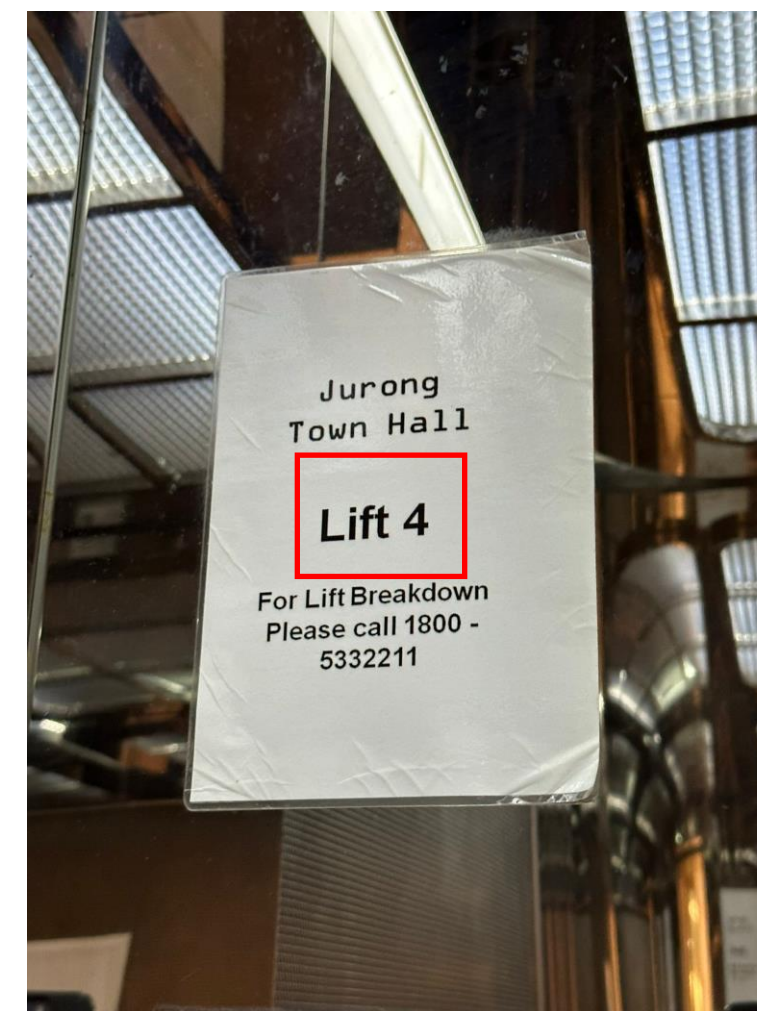

Direction to Level 5 Penthouse (From B1 via Public Transport)

Direction to Level 5 Penthouse (From B1 via Public Transport)

1. Head straight to the other side of the Lift Lobby

2. Head inside to B1 Lift Lobby

Direction to Level 5 Penthouse (From B1 via Public Transport)

How to know you are in the correct lift?

Correct

Wrong

3. Go up to Level 5 using Lift 2/PL2 (left) or Lift 3/PL3 (right)

If you are looking at Lift 4 (PL4) or Lift 5(PL5), walk to the opposite side.

Lift have an option to go to Level 5

Lift does not have an option to go to Level 5

On the left side of the lift, the lift number indicates Lift 4 or 5 (Should indicate Lift 2 or 3)

Direction to Level 5 Penthouse (From B1 via Public Transport)