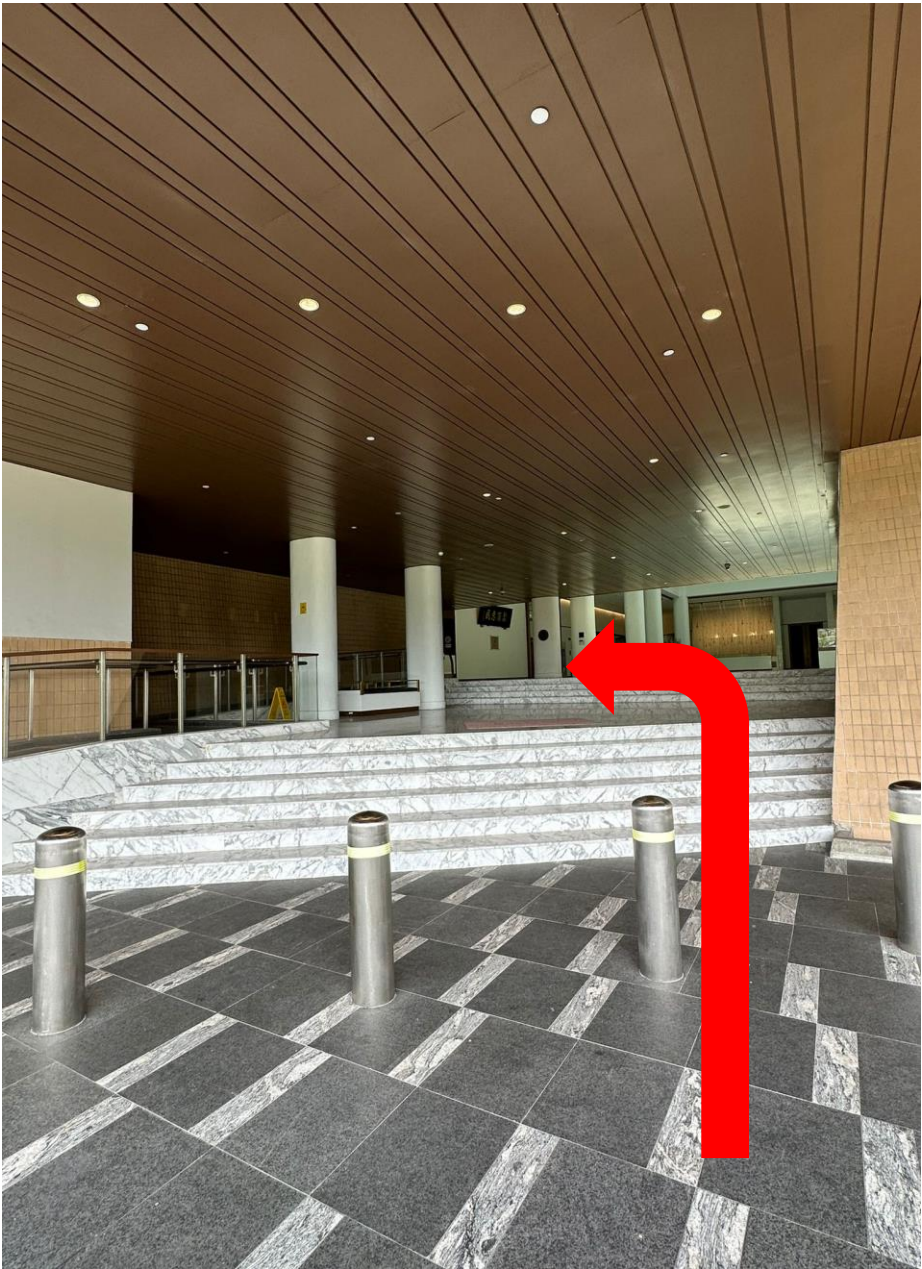

Direction to Level 5 Penthouse (From B1 via Public Transport)

How to know you are in the correct lift?

Correct

Wrong

3. Go up to Level 5 using Lift 2/PL2 (left) or Lift 3/PL3 (right)

If you are looking at Lift 4 (PL4) or Lift 5(PL5), walk to the opposite side.

Lift have an option to go to Level 5

Lift does not have an option to go to Level 5

On the left side of the lift, the lift number indicates Lift 4 or 5 (Should indicate Lift 2 or 3)

Direction to Level 5 Penthouse (From B1 via Public Transport)

4. Exit at Level 5 and turn left through the door

5. Walk straight through the corridor and you are here!

Direction to Level 5 Penthouse (From L1 Drop-Off-Point)

Direction to Level 5 Penthouse (From L1 Drop-Off-Point)

1. Head straight to the lift lobby on the left side

Surrounding of L1 Lift Lobby

2. Head inside to L1 Lift Lobby

Direction to Level 5 Penthouse (From L1 Drop-Off-Point)

How to know you are in the correct lift?