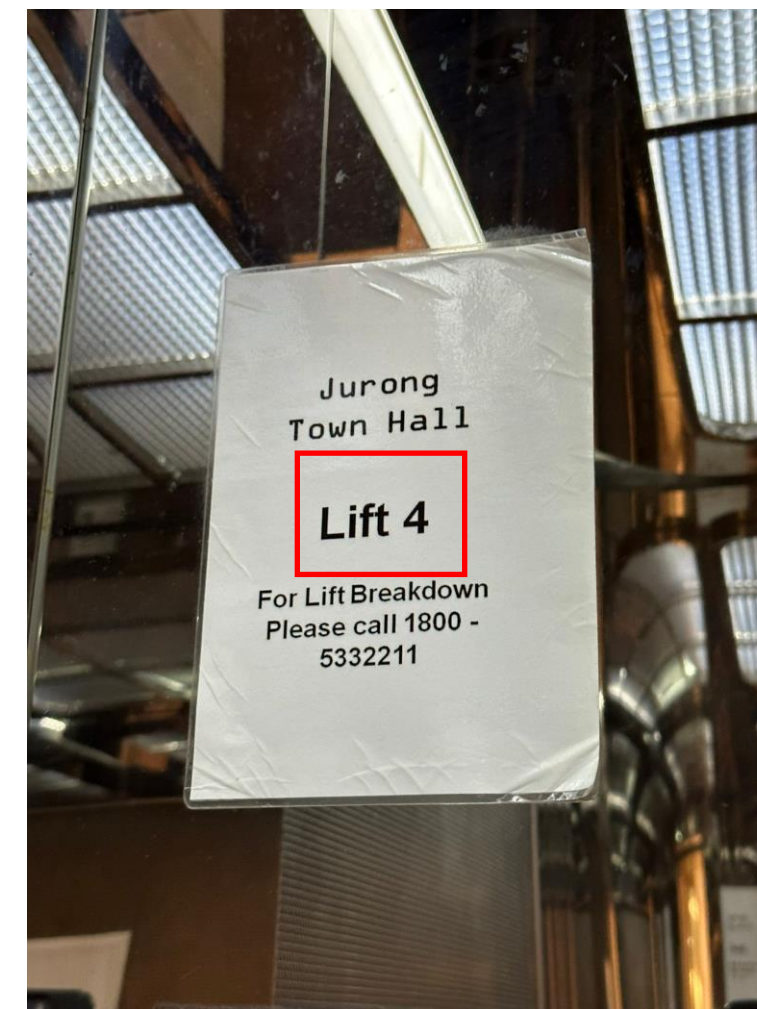

1. Head straight to the lift lobby on the left side

Surrounding of L1 Lift Lobby

2. Head inside to L1 Lift Lobby

Direction to Level 5 Penthouse (From L1 Drop-Off-Point)

How to know you are in the correct lift?

Correct

Wrong

3. Go up to Level 5 using Lift 2/PL2 (left) or Lift 3/PL3 (right)

If you are looking at Lift 4 (PL4) or Lift 5(PL5), walk to the opposite side.

Lift have an option to go to Level 5

Lift does not have an option to go to Level 5